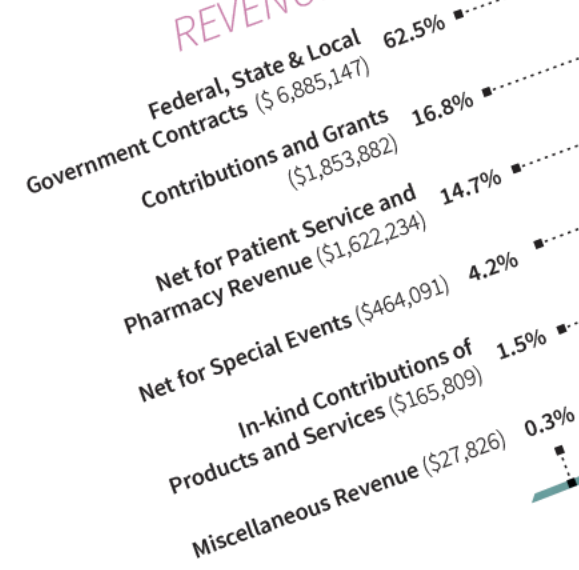

2019 NUMBERS FINANCIAL DATA

ASSETS

REVENUE

EXPENSES

ADVANCING EQUITY

THANK YOU

Cascade AIDS Project is only able to continue providing vital services because of the generous support of the community. Every time CAP assists persons living with HIV, prevents further spread of the virus, advocates for better prevention and healthcare, and provides compassionate healthcare to the LGBTQ+ community, you can take pride in being part of a caring community. Your support removes barriers and disparities so that everyone can live their healthiest life. Thank you for helping us to advance equity.