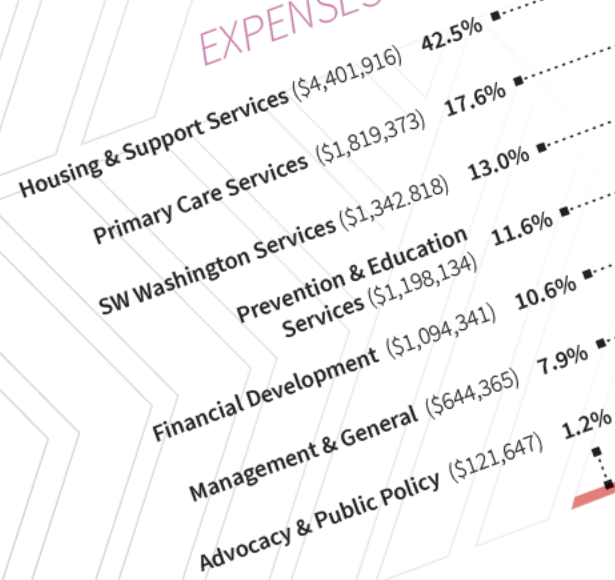

2019 NUMBERS FINANCIAL DATA

ASSETS

REVENUE

EXPENSES

ADVANCING EQUITY

THANK YOU

Cascade AIDS Project is only able to continue providing vital services because of the generous support of the community. Every time CAP assists persons living with HIV, prevents further spread of the virus, advocates for better prevention and healthcare, and provides compassionate healthcare to the LGBTQ+ community, you can take pride in being part of a caring community. Your support removes barriers and disparities so that everyone can live their healthiest life. Thank you for helping us to advance equity.