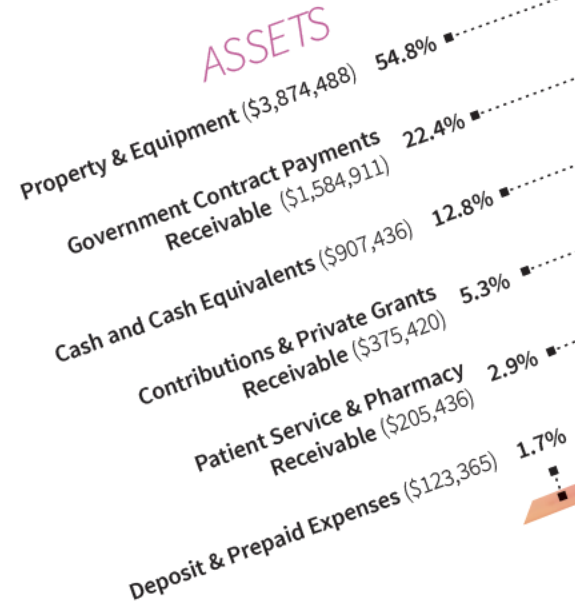

2019 NUMBERS FINANCIAL DATA

ASSETS